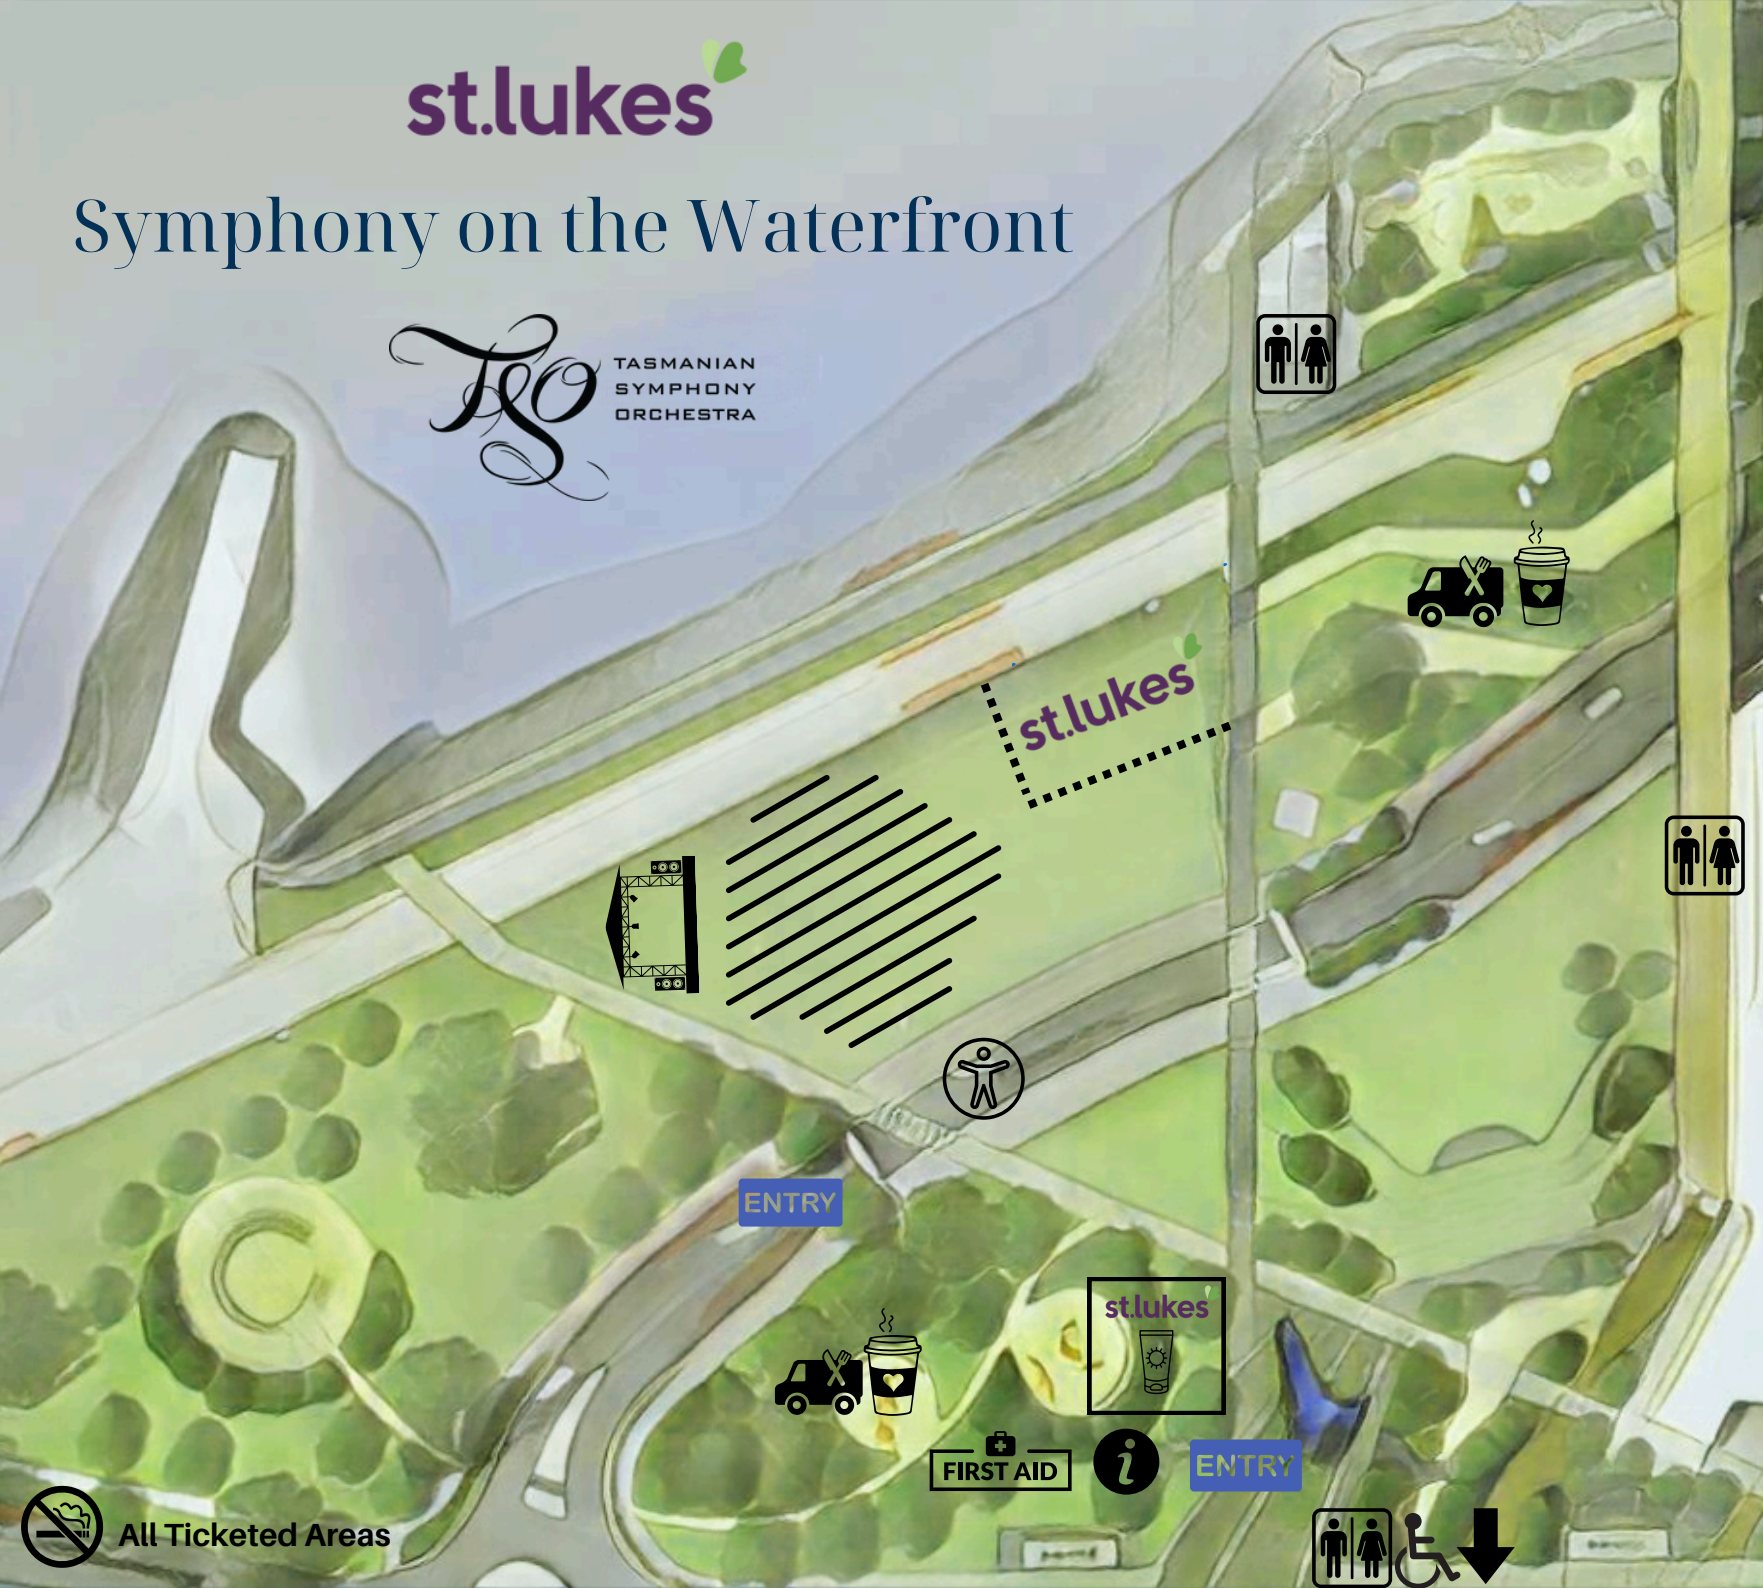

st.lukes

Symphony on the Waterfront

TSO
TASMANIAN
SYMPHONY
ORCHESTRA

Saturday
08 February 2025
12PM - 9PM

Haines Park
DEVONPORT

FEATURING
Tasmanian Symphony Orchestra
and special guests.
Conducted by Jen Winley

 St Lukes Member Zone
(Ticketed Event)

 Picnic Blankets
Only Zone, No Chairs

 Dedicated
Accessible Area

 Food Vendors

 Coffee Cart

 Medical Assistance

 Patron Assistance

 Toilets

 Accessible Toilets

 St Lukes Sunscreen

 All Ticketed Areas